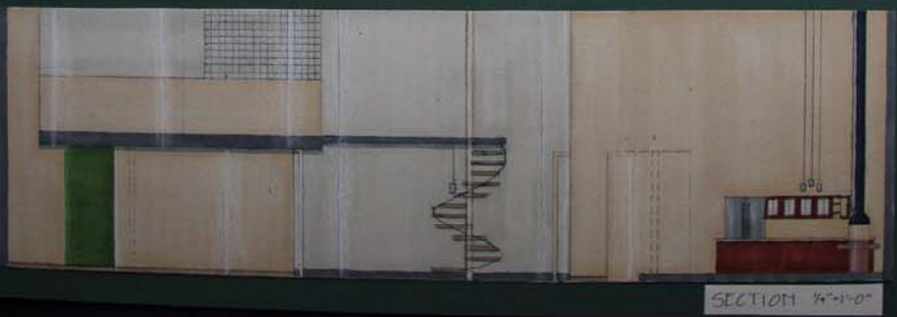

KITCHEN ELEVATION
1/2"=1'-0"

SECTION 1/4"=1'-0"

213
NEW YORK CITY LOFT